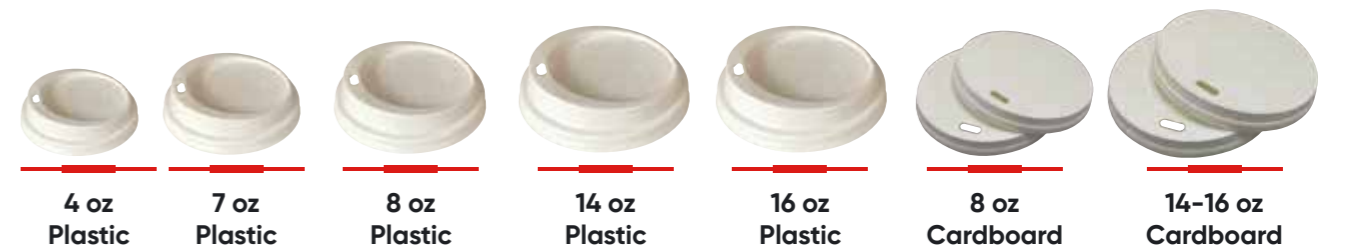

TECHNICAL INFORMATION							
CODE	ITEM	SIZE (mm)	PCS/ PACK	PCS/ BOX	BOX SIZE (mm)	BOXES IN PALETTE	PIECES IN PALETTE
MY194	4 oz Lids Hot Drink / Plastic (62mm)	62 mm	50	1.000	340x150x450	50	50.000
MY195	7 oz Lids Hot Drink / Plastic (72mm)	72 mm	50	1.000	400x260x400	50	50.000
MY196	8 oz Lids Hot Drink / Plastic (80mm)	80 mm	50	1.000	450x175x425	50	50.000
MY197	14 oz Lids Hot Drink / Plastic (90mm)	90 mm	50	1.000	490x190x465	50	50.000
MY198	16 oz Lids Hot Drink / Plastic (90mm)	90 mm	50	1.000	490x190x465	50	50.000
MY199	8 oz Lids Hot Drink / Cardboard (80mm)	80 mm	42	1.000	440x330x330	24	50.000
MY200	14 oz Lids Hot Drink / Cardboard (90mm)	90 mm	36	1.000	490x390x350	21	50.000
MY201	16 oz Lids Hot Drink / Cardboard (90mm)	90 mm	36	1.000	610x500x400	21	50.000

You can visit our website www.mayapack.com.tr to get more information and explore customization options.